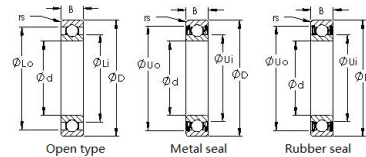

Metric Thin Wall Bearings

select	Inquiry	Bearing Number	Dimensions			Basic Load Rating		Limiting Speed (X1000 RPM)	Weight(Kg)
			d	D	B	Cr(N)	Cor(N)	Grease Oil	
63800	10mm	19mm	7mm	1716	840	37	43	7.4	
63800 2rs	10mm	19mm	7mm	1716	840	37	43	7.4	
63800zz	10mm	19mm	7mm	1716	840	37	43	7.4	
6700	10mm	15mm	3mm	855	435	15	17	1.4	
6700 2rs	10mm	15mm	4mm	855	435	15	17	1.9	
6700zz	10mm	15mm	4mm	855	435	15	17	1.9	
6800	10mm	19mm	5mm	1716	840	37	43	5.6	
6800 2rs	10mm	19mm	5mm	1716	840	37	43	5.6	
6800zz	10mm	19mm	5mm	1716	840	37	43	5.6	
6900	10mm	22mm	6mm	2695	1273	34	41	10	
6900 2rs	10mm	22mm	6mm	2695	1275	34	41	10	
6900zz	10mm	22mm	6mm	2695	1273	34	41	10	
63801	12mm	21mm	7mm	1915	1041	33	39	8.5	
63801 2rs	12mm	21mm	7mm	1915	1041	33	39	8.5	
63801zz	12mm	21mm	7mm	1915	1041	33	39	8.5	
6701	12mm	18mm	4mm	926	530	13	15	3.1	
6701 2rs	12mm	18mm	4mm	926	530	13	15	3.1	
6701zz	12mm	18mm	4mm	926	530	13	15	3.1	
6801	12mm	21mm	5mm	1915	1041	33	39	6.5	
6801 2rs	12mm	21mm	5mm	1915	1041	33	39	6.5	
6801zz	12mm	21mm	5mm	1915	1041	33	39	6.5	

Metric Thin Wall Bearings

6901	12mm	24mm	6mm	2886	1466	31	36	12
6901 2rs	12mm	24mm	6mm	2886	1466	31	36	12
6901zz	12mm	24mm	6mm	2886	1466	31	36	12
63802	15mm	24mm	7mm	2073	1253	28	33	10
63802 2rs	15mm	24mm	7mm	2073	1253	28	33	10
63802zz	15mm	24mm	7mm	2073	1253	28	33	10
6702	15mm	21mm	4mm	927	582	11	13	3.6
6702 2rs	15mm	21mm	4mm	937	582	11	13	3.6
6702zz	15mm	21mm	4mm	937	582	11	13	3.6